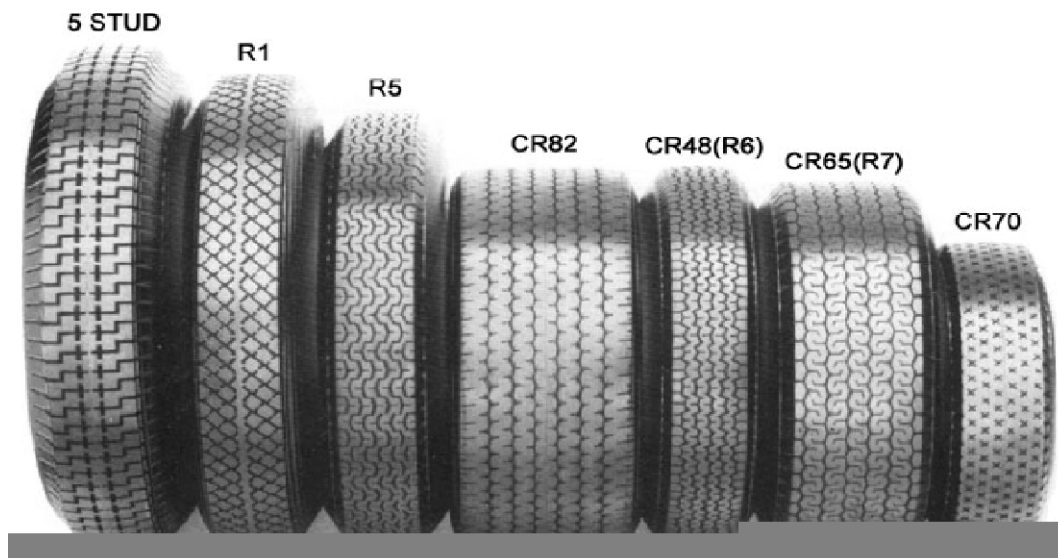

The CR65 and CR82 tread patterns are nearly identical in appearance.